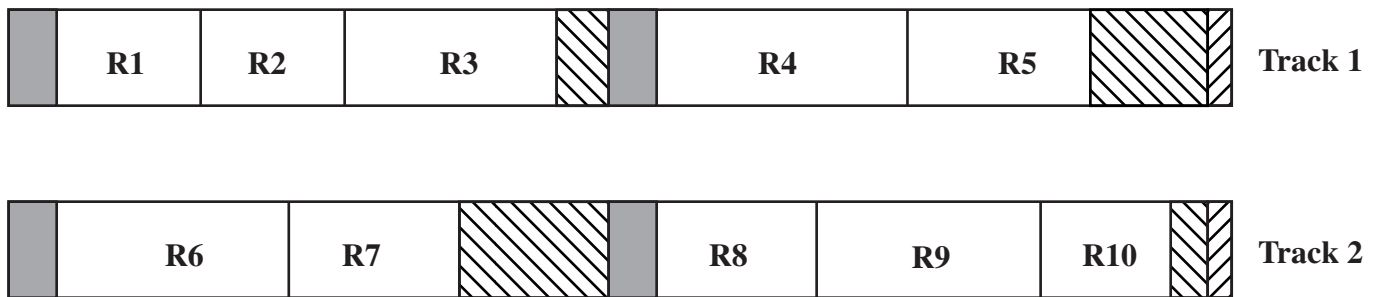

Fixed Blocking

Variable Blocking: Spanned

Variable Blocking: Unspanned

- | | | | |
|---|--------------------------------------|---|---|
|  | Data |  | Waste due to record fit to block size |
|  | Gaps due to hardware design |  | Waste due to block size constraint from fixed record size |
|  | Waste due to block fit to track size | | |

Figure 12.6 Record Blocking Methods [WIED87]