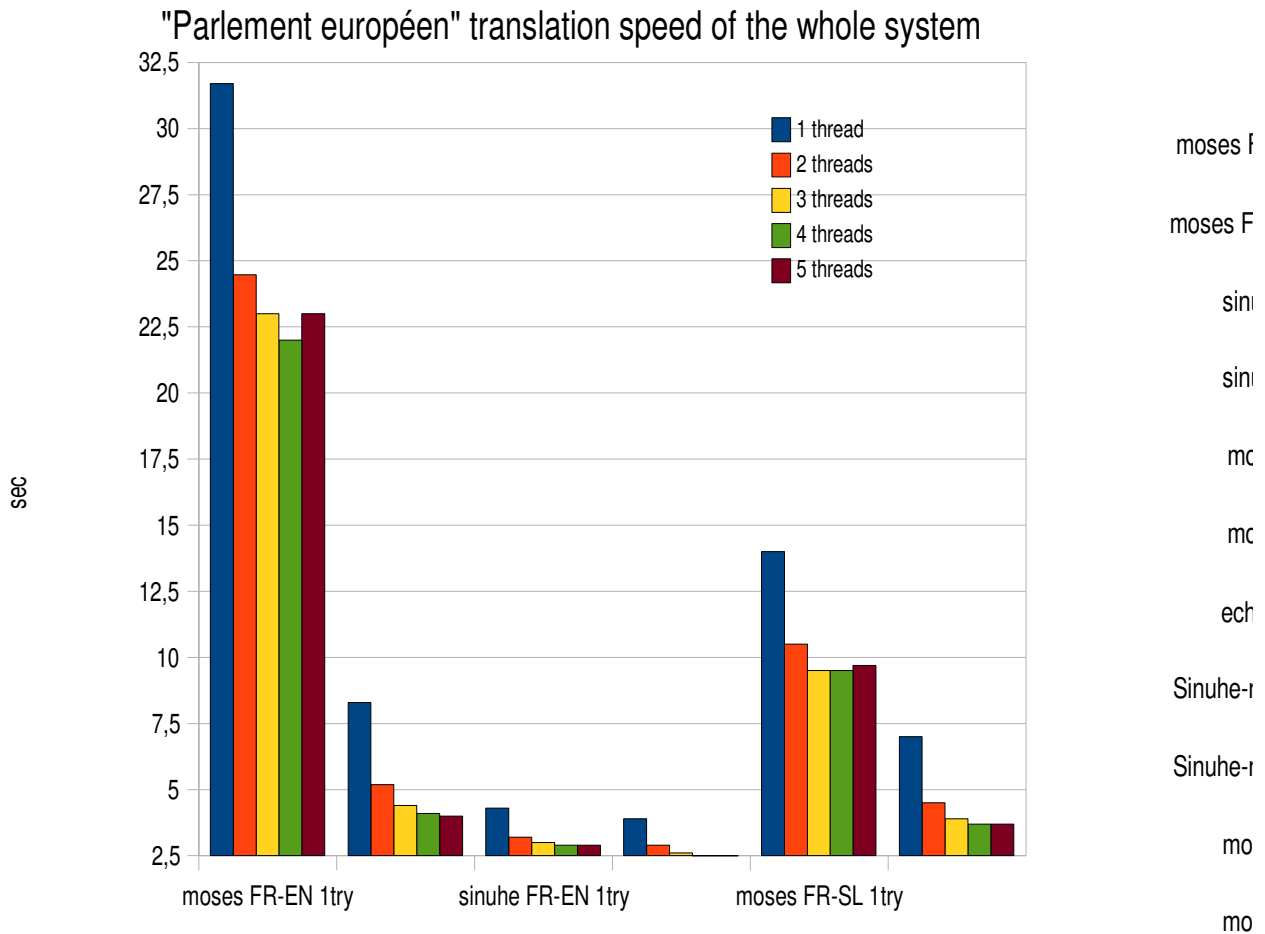

“Parlement européen” page translation speed
 Speed of ir_server.pl::process_cmd_translate

	1 thread	2 threads	3 threads	4 threads	5 threads
moses FR-EN 1try	31.7	24.47	23	22	23
moses FR-EN 2 try	8.3	5.19	4.4	4.1	4
sinuhe FR-EN 1try	4.3	3.2	3	2.9	2.9
sinuhe FR-EN 2try	3.9	2.9	2.6	2.5	2.5
moses FR-SL 1try	14	10.5	9.5	9.5	9.7
moses FR-SL 2try	7	4.5	3.9	3.7	3.7

Speed of Smart::SmtEngineGroup::forked_translate_sentences

	1 thread	2 threads	3 threads	4 threads	5 threads
moses FR-EN-disk 1tr	29.59	22.79	20.98	20.18	
moses FR-EN-disk 2 t	6.56	3.39	2.53	2.33	
sinuhe FR-EN 1try	2.22	1.22	0.9	0.86	
sinuhe FR-EN 2try	2.11	1.12	0.86	0.72	
moses FR-SL 1try	11.93	8.58	7.39	7.24	
moses FR-SL 2try	5.2	2.79	2.11	1.87	
echo (0.01 s/sent)	7.1	3.6	2.47	1.83	
Sinuhe-new FR-EN 1t	8.25	4.52	3.11	2.55	
Sinuhe-new FR-EN 2t	8.07	4.39	3.06	2.39	
moses FR-EN 1try	29.6	22.53	20.56	20.05	
moses FR-EN 2try	6.58	3.31	2.48	2.27	

"Parlement europeen" threaded translation speed